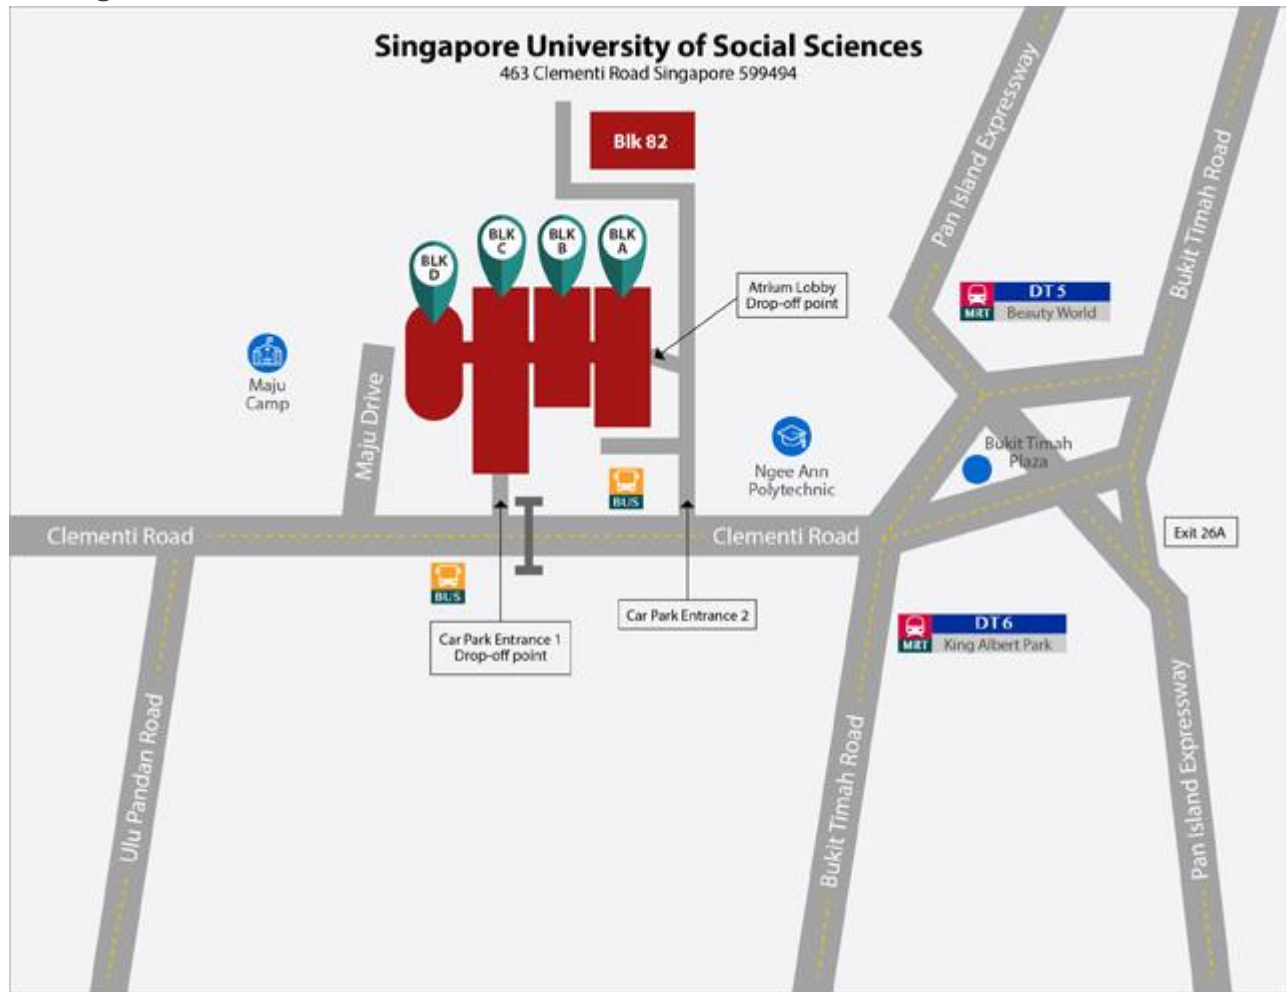

Student Orientation

Saturday, 12 January 2019

463 Clementi Road, Singapore 599494

School of Humanities and Behavioural Sciences		
Time	Programme	Venue
8.00 AM	Check in activities* (Optional)	Block A, Level 2, Atrium
8.30 AM	Campus Tour (Optional)	Block A, Level 2, Atrium
10.00 AM – 10.30 AM	Registration	Block A, Level 1, LT A.1.09B
10.30 AM – 11.00 AM	Welcome Speech by Dean	
11.00 AM – 12.00 PM	Briefing by Head of Programme <ul style="list-style-type: none"> • Undergraduate Programmes: <ul style="list-style-type: none"> - Chinese Language and Literature - Communication - English Language and Literature - Malay Language and Literature - Psychology - Sociology - Translation and Interpretation 	Block C, C.5.08 Block C, C.5.14 Block C, C.5.15 Block C, C.5.09 Block A, A.1.09B Block C, C.5.10 Block C, C.5.01
11.30 AM – 12.30 PM	Briefing by Head of Programme <ul style="list-style-type: none"> • Postgraduate Programme: Master of Applied Research in Social Sciences 	Block C, C.6.05
12.00 PM – 1.00 PM	Simultaneous Activities	Light Lunch
1.00 PM – 2.30 PM	Enrichment activities at the Atrium (Block A, Level 2) <ul style="list-style-type: none"> - Learning Services - Library - Student Portal - C-three (Counselling) - Student Interests - Teaching & Learning Centre - Refreshment Café - Campus Tour# 	Briefings in <u>English</u> on <ul style="list-style-type: none"> - Library E-Resources - Student Portal - Canvas - Teaching & Learning Centre
		Briefings in <u>Mandarin</u> on <ul style="list-style-type: none"> - Library E-Resources - Canvas
12.00 PM – 4.00 PM	Course Materials Collection	Block A, Level 1, LT A.1.09B
		Block A, Level 4, Grand Hall
		Block C, Level 3, C.3.14
		Block C, Level 2, C.2.02

Getting to SUSS

Legend

-  Bus Stop
-  Bus Nos: 52, 61, 74, 75, 151, 154, 184
-  Overhead Bridge
-  MRT Station