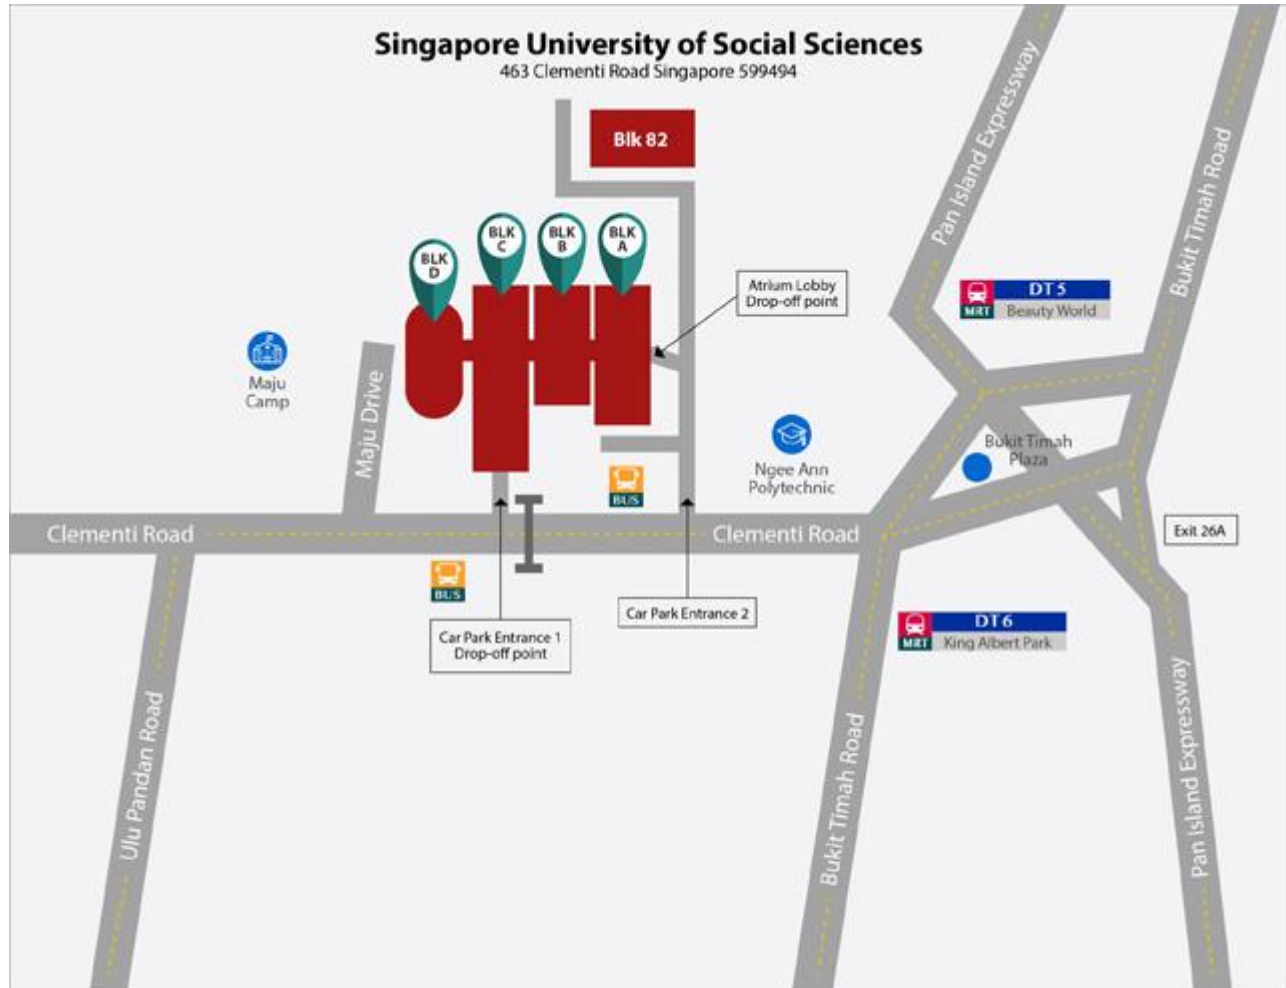

Getting to SUSS

**Legend**

-  Bus Stop
-  Bus Nos: 52, 61, 74, 75, 151, 154, 184
-  Overhead Bridge
-  MRT Station