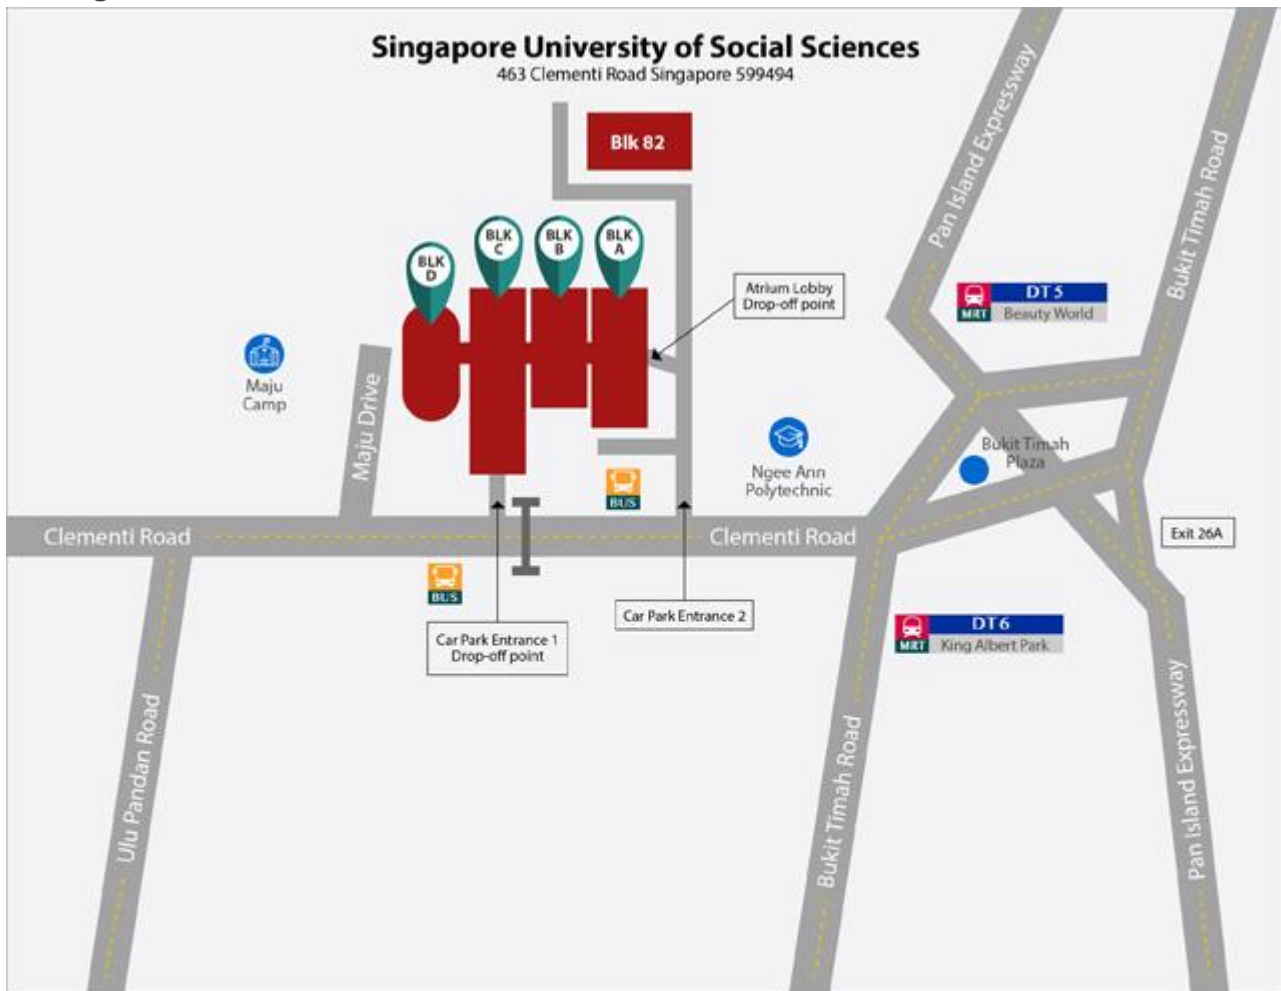

Getting to SUSS

Legend

- Bus Stop
- Bus Nos: 52, 61, 74, 75, 151, 154, 184
- Overhead Bridge
- MRT Station