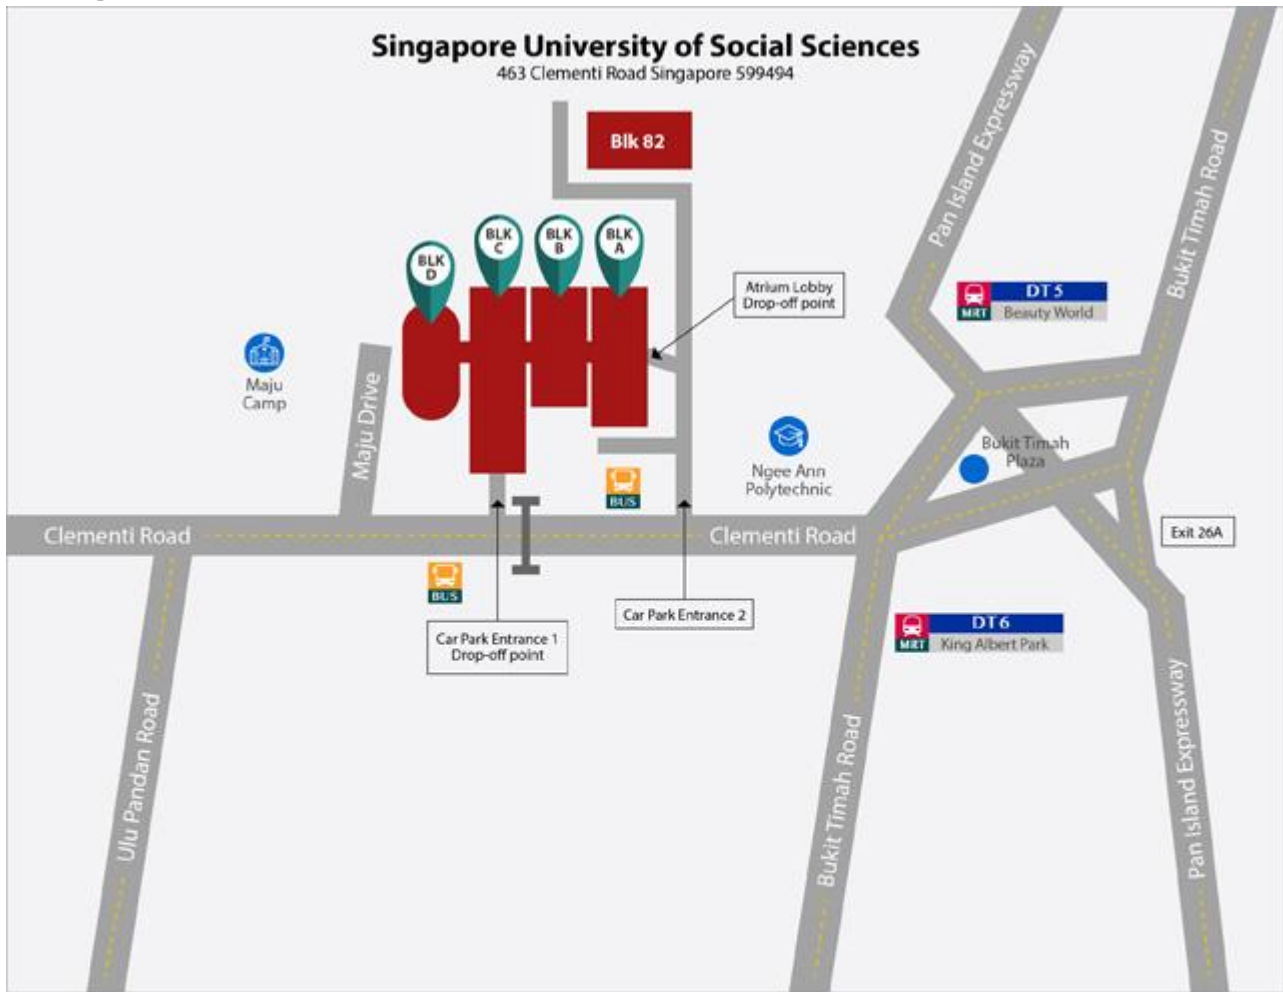

Getting to SUSS

Legend

- Bus Stop
- Bus Nos: 52, 61, 74, 75, 151, 154, 184
- Overhead Bridge
- MRT Station