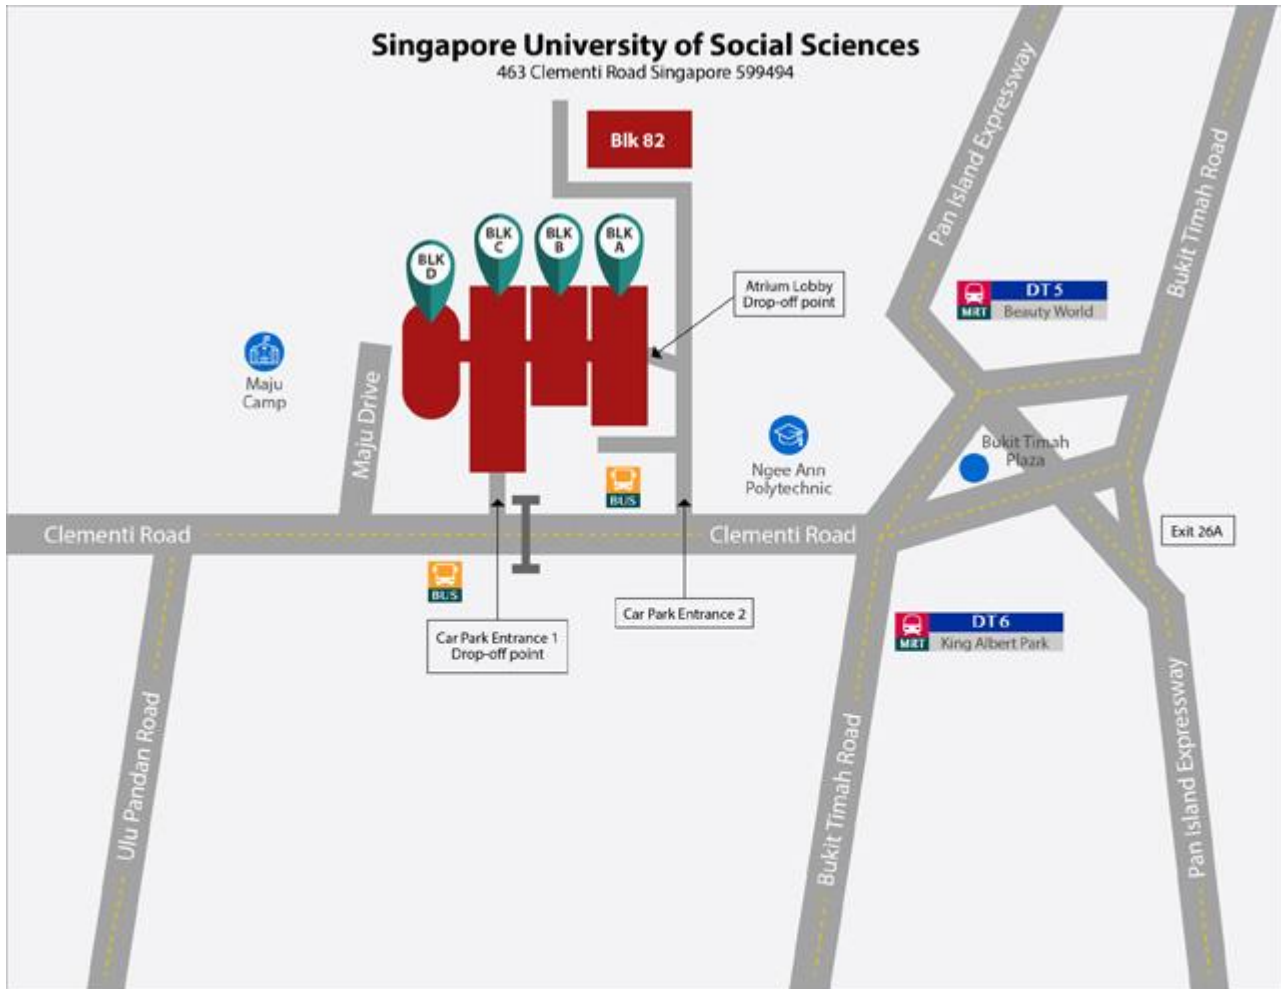

Student Orientation

Saturday, 12 Jan 2019

463 Clementi Road, Singapore 599494

Centre for Continuing and Professional Education		
Time	Programme	Venue
8.00 AM	Check in activities* (Optional)	Block A, Level 2, Atrium
8.30 AM	Campus Tour (Optional)	Block A, Level 2, Atrium
9.00 AM – 9.30 AM	Registration	Block B, Level 2, LT B.2.04
9.30 AM – 10.30 AM	Welcome Speech by Director, Assoc Prof Teng Su Ching Introduction of Academic Staff and Administrative Staff	
10.30 AM – 11.30 AM	Briefing by Head of Programme - General Studies - Continuing Education Training	Block B, Level 2, LT B.2.04
11.30 AM – 1.00 PM	Simultaneous Activities	Light Lunch
1.00 PM – 2.30 PM	Enrichment activities at the Atrium (Block A, Level 2) - Learning Services - Library - Student Portal - C-three (Counselling) - Student Interests - Teaching & Learning Centre - Refreshment Café - Campus Tour#	Briefings on - Library E-Resources - Student Portal - Canvas - Teaching & Learning Centre
11.00 AM – 4.00 PM	Course Materials Collection	Block C, Level 2, C.2.02

*(Collect breakfast & gift for those who checked in online by 8 Jan 2019. While stocks last) *(Optional)

#Campus Tour: 8.30 AM, 2.30 PM (Block A, Atrium-Level 2, Enquiry Counter)

SUSS reserves the rights to amend and/or revise the above schedule without any prior notification. Kindly check the Orientation website for any updates nearing the event.

Getting to SUSS

Legend

-  Bus Stop
-  Bus Nos: 52, 61, 74, 75, 151, 154, 184
-  Overhead Bridge
-  MRT Station